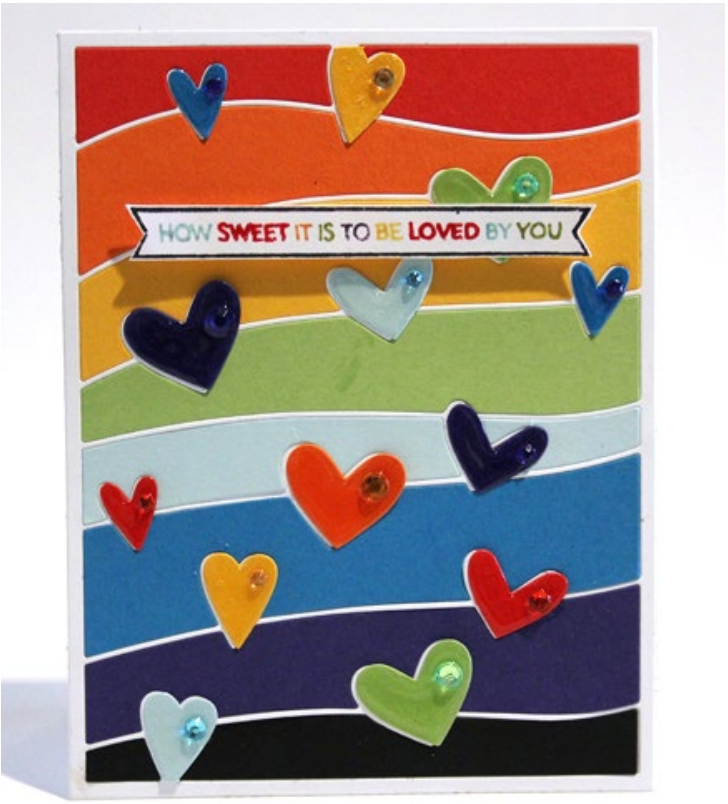

Card designed by Nichol Magouirk