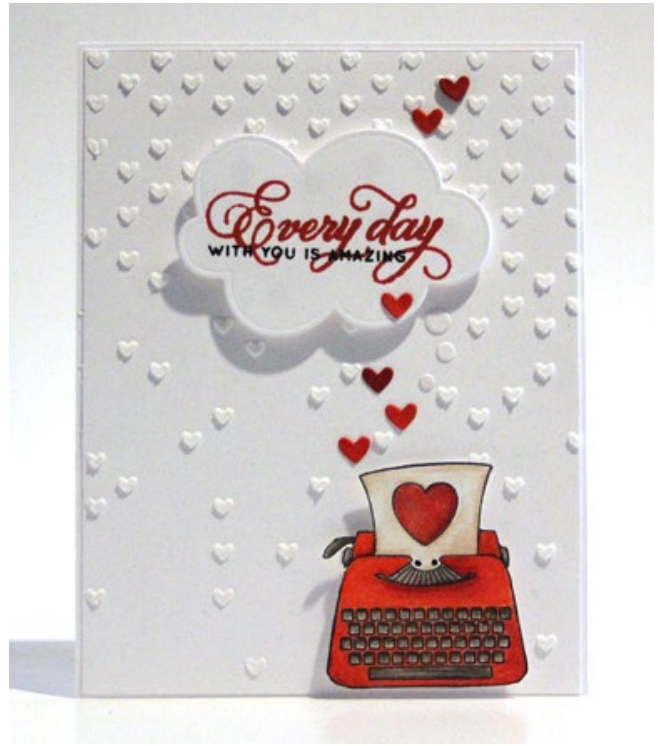

6" x 8" stamp set

Card designed by Laura Bassen

Labeled With Love - SSS101379

Lizzie Anne Designs for Simon Says Stamp
Coordinates with Labeled With Love dies - SSSD111333

4" x 5.875" stamp set

Perfect Love - SSS101369
4" x 5.875" stamp set